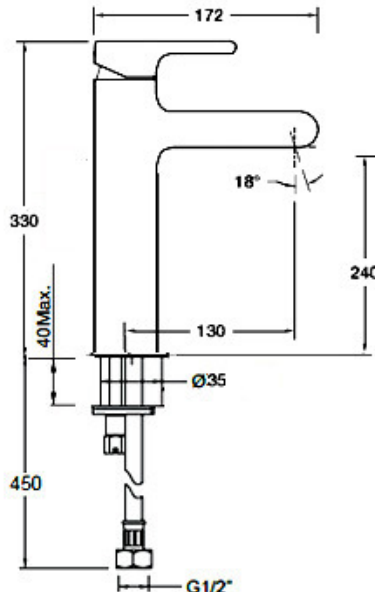

Singulier

The Kohler Singulier Range of Mixers feature an elegantly curved spout and sleek profile with stylish polished chrome, offering a beautiful finish to your space.

KOHLER®

10860A-4ND-CP
Basin Mixer
Chrome

10861A-4ND-CP
Tall Basin Mixer
Chrome

10877A-4-CP
Sink/Laundry Mixer
Chrome

Singulier

10880A-4-CP+880A-CP
Shower/Bath Mixer
Chrome

8161A-CP
Bath Spout
Chrome

10879A-4-CP+882A-CP
Shower/Bath Mixer Divertor
Chrome