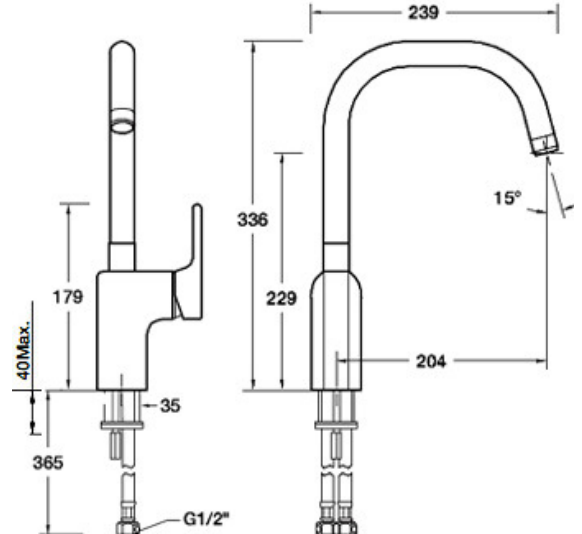

Singulier

The Kohler Singulier Range of Mixers feature an elegantly curved spout and sleek profile with stylish polished chrome, offering a beautiful finish to your space.

KOHLER®

10860A-4ND-CP
Basin Mixer
Chrome

10861A-4ND-CP
Tall Basin Mixer
Chrome

10877A-4-CP
Sink/Laundry Mixer
Chrome

Singulier

10880A-4-CP+880A-CP
Shower/Bath Mixer
Chrome

8161A-CP
Bath Spout
Chrome

10879A-4-CP+882A-CP
Shower/Bath Mixer Divertor
Chrome