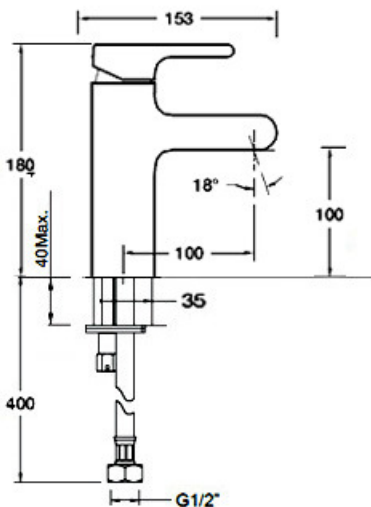

10861A-4ND-CP
Tall Basin Mixer
Chrome

10877A-4-CP
Sink/Laundry Mixer
Chrome

Singulier

10880A-4-CP+880A-CP
Shower/Bath Mixer
Chrome

8161A-CP
Bath Spout
Chrome

10879A-4-CP+882A-CP
Shower/Bath Mixer Divertor
Chrome