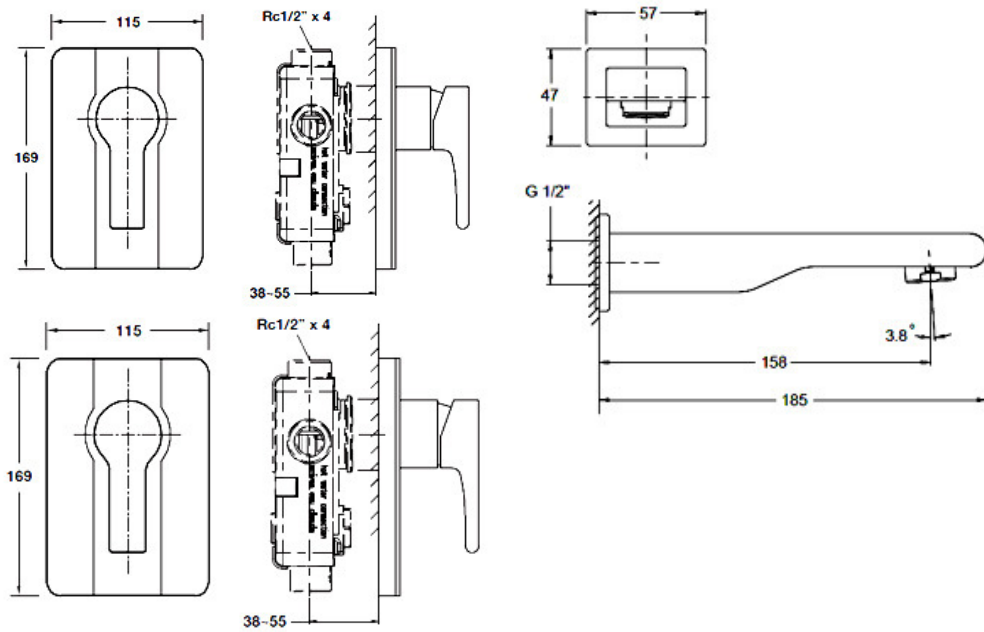

10861A-4ND-CP
Tall Basin Mixer
Chrome

10877A-4-CP
Sink/Laundry Mixer
Chrome

Singulier

10880A-4-CP+880A-CP
Shower/Bath Mixer
Chrome

8161A-CP
Bath Spout
Chrome

10879A-4-CP+882A-CP
Shower/Bath Mixer Divertor
Chrome